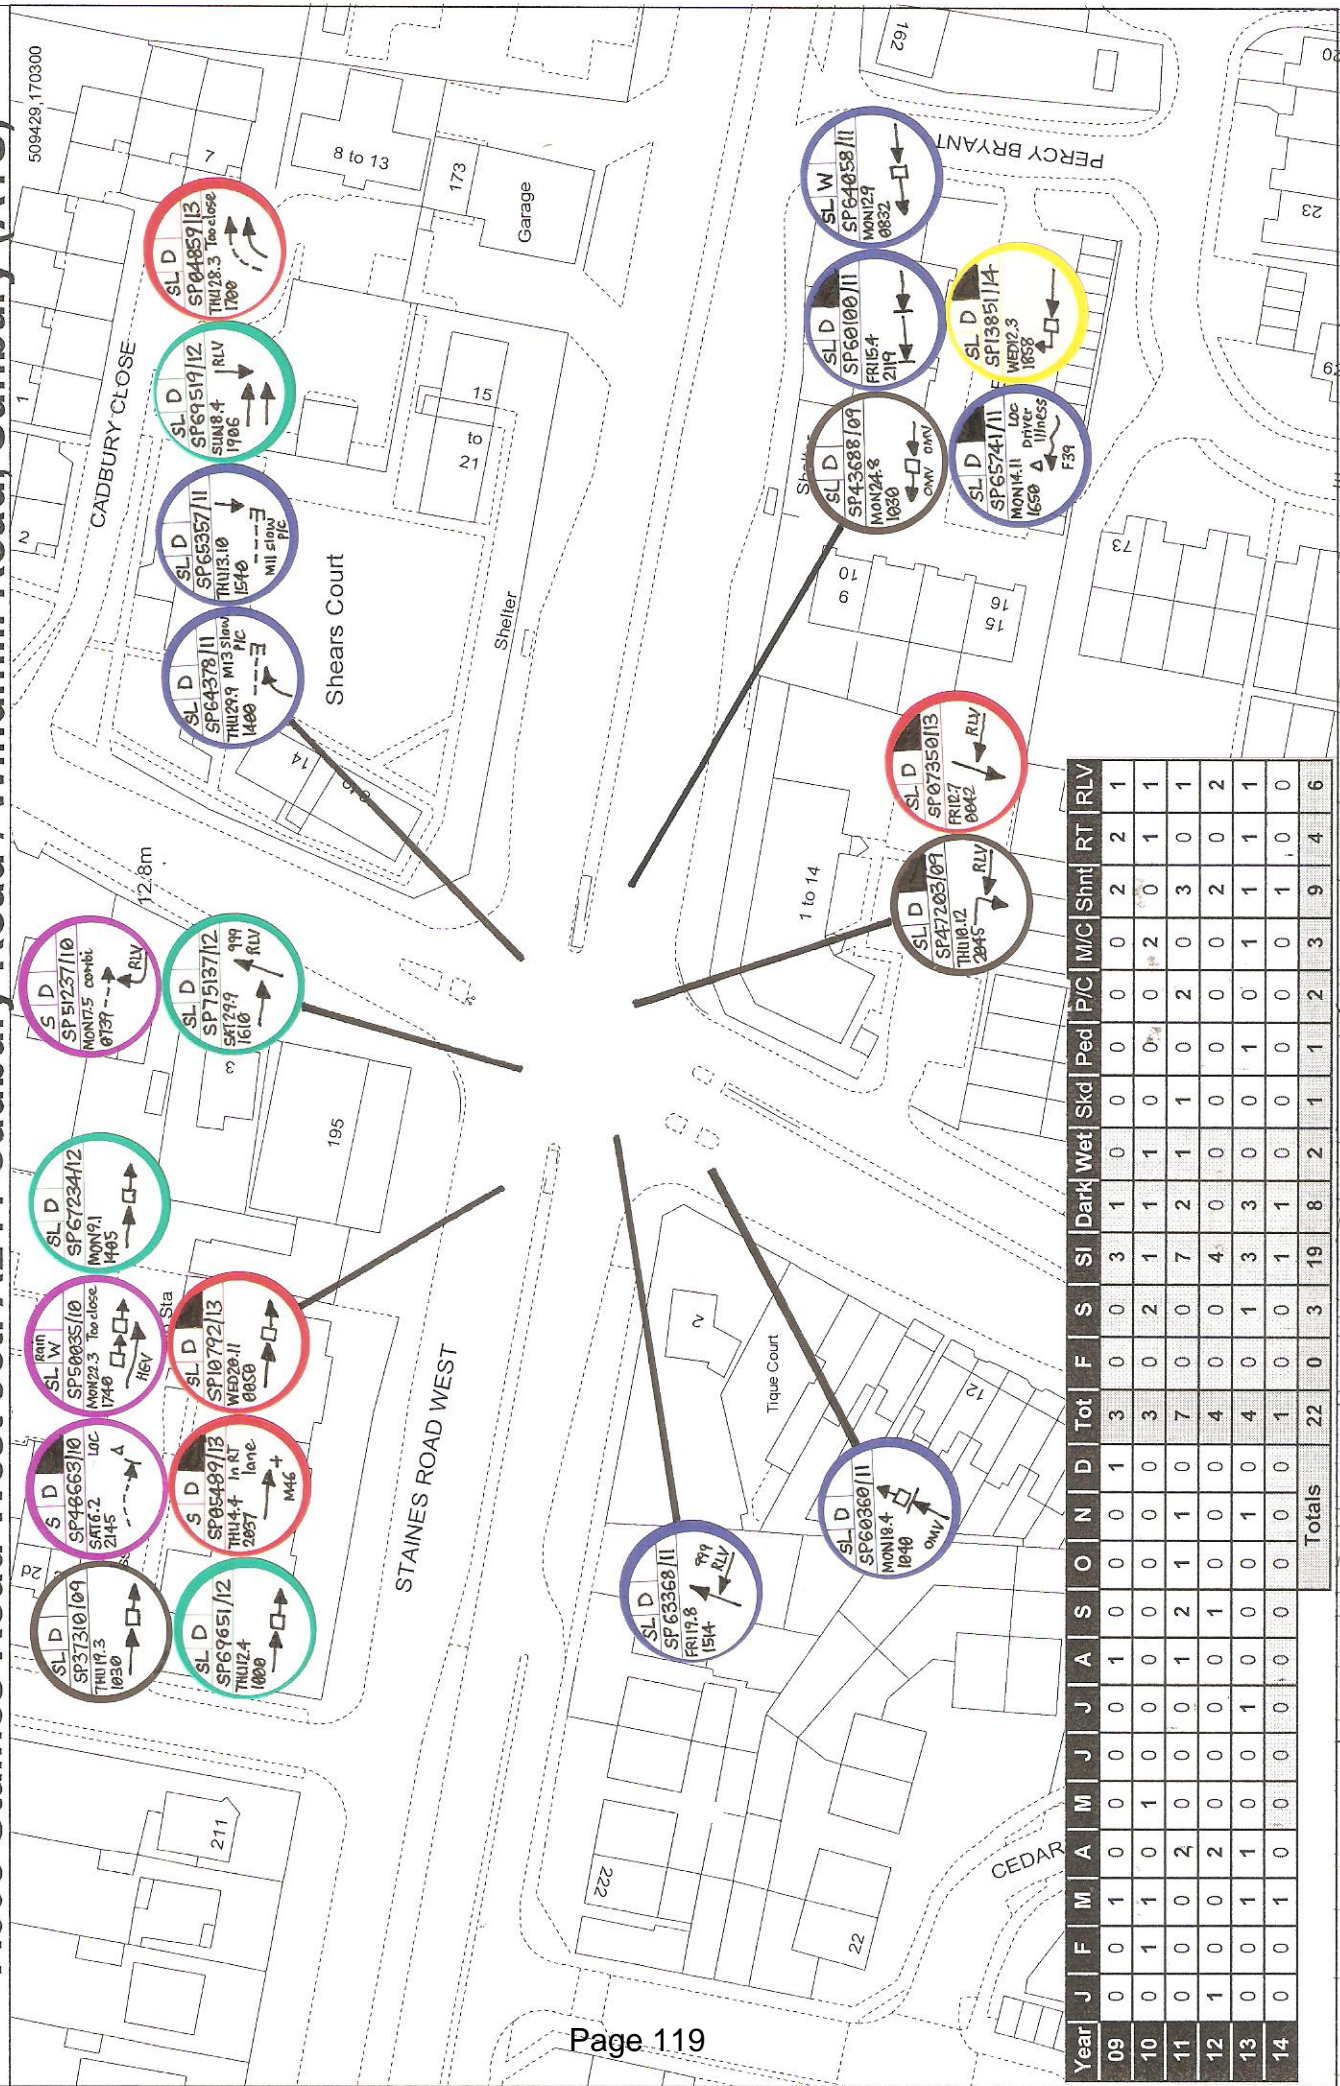

A308 Staines Road West Jct. A244 Cadbury Road / Windmill Road, Sunbury (ATS)

Year	J	F	M	A	M	J	J	A	S	O	N	D	Tot	F	S	SI	Dark	Wet	Skd	Ped	P/C	M/C	Shmt	RT	RLV
09	0	0	1	0	0	0	1	0	0	0	1	3	0	0	3	1	0	0	0	0	0	0	2	2	1
10	0	1	1	0	1	0	0	0	0	0	0	3	0	2	1	1	1	0	0	0	2	0	1	1	
11	0	0	0	2	0	0	1	2	1	0	7	0	7	0	0	7	2	1	1	0	2	0	3	0	1
12	1	0	0	2	0	0	0	1	0	0	4	0	4	0	0	4	0	0	0	0	0	0	2	0	2
13	0	0	1	1	0	0	1	0	0	1	3	0	4	0	1	3	3	0	0	1	0	1	1	1	
14	0	0	1	0	0	0	0	0	0	1	0	0	1	0	0	1	1	0	0	0	0	0	1	0	
Totals													22	0	3	19	8	2	1	2	3	9	4	6	

This page is intentionally left blank